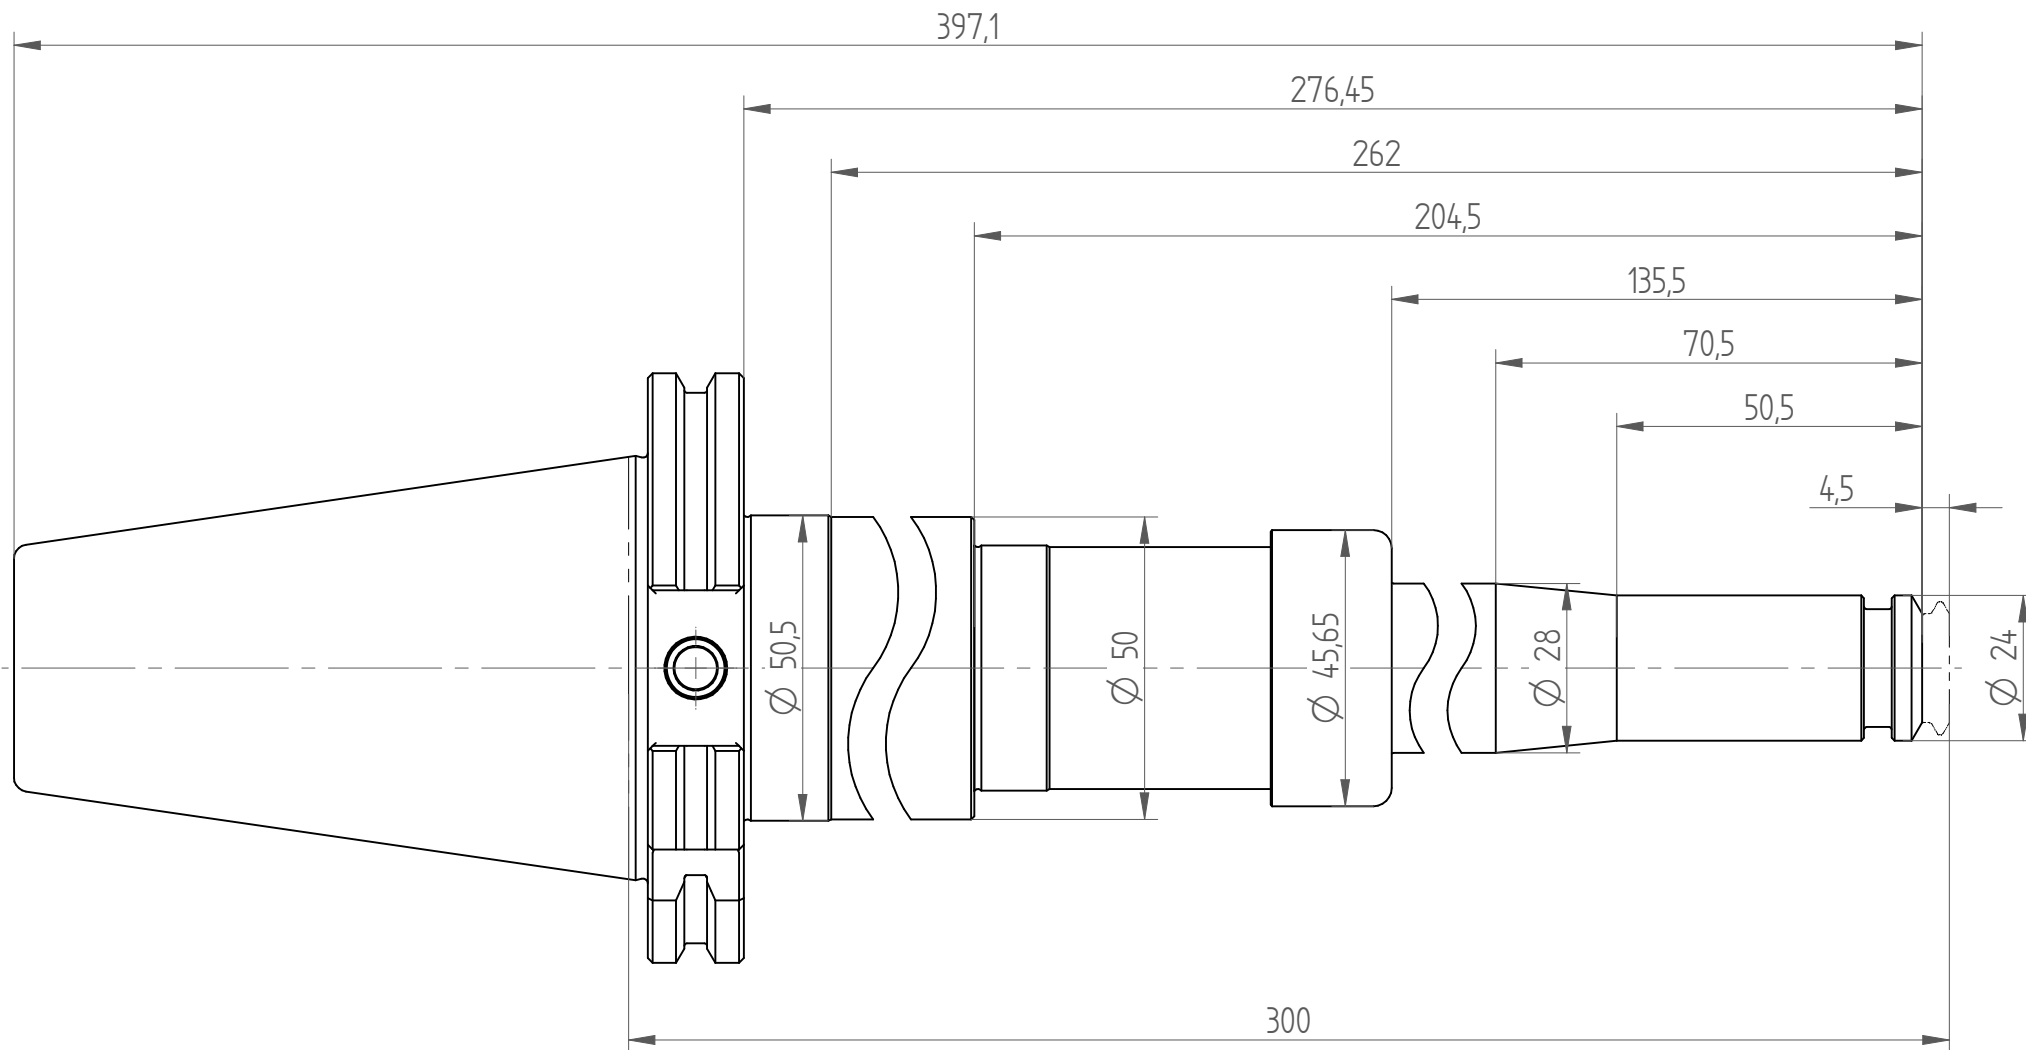

Swiss
Precision
Tools

REGO-FIX®

REGO-FIX AG
Obermattweg 60
4456 Tenniken / Switzerland

Phone +41 61 976 14 66
Fax +41 61 976 14 14
www.rego-fix.com

This is a non-controlled copy. All information given herein is subject to change without notice

The information given herein has been carefully checked and is believed to be correct. REGO-FIX, however, assumes no responsibility or liability for any errors, inaccuracies or omissions that may appear in this drawing

This document is subject to copyright laws. No part of this document may be reproduced or transmitted in any form or any means, electronic or mechanic, for any purpose, without the express written permission of REGO-FIX

Type : TC50_PG15x300_XL
Part No. : 885273130
Date : 15.01.2015
Scale : 1:1.25